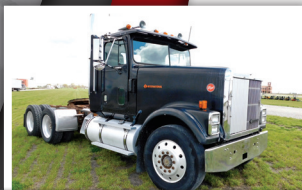

Built on Trust.

2015 Freightliner 132 Coronado, glider kit

2012 Freightliner 132 Coronado, glider kit

2010 Kenworth T-660, wet kit

(2) 2005 Kenworth T-800, wet kit

AUCTIONEER'S NOTE:
Inspect the equipment starting a week prior to the closing date and then bid from your phone, home or computer! For owner information, new consignments, or changes contact our national truck representative, Jerry Roth of Steffes Group at 319.385.2000 or by cell, 319.750.3269. Registration, terms, and details at SteffesGroup.com

Call/text Steffes Group's national truck representative

Jerry Roth, 319.750.3269

SLEEPERS

FREIGHTLINER

2015 Freightliner 132 Coronado
2012 Freightliner 132 Coronado
2007 Freightliner 122 Classic

PETERBILT

2013 Peterbilt 388
2000 Peterbilt 379
1999 Peterbilt 379

2013 Wilson, hopper bottom
2004 Trail King Red River, belt
2000 Great Dane, dry van
1999 Trailmobile, reefer van
2017 Kaufman, wedge trailer

2005 International 9900i Eagle

2004 Mack Vision CX612

2002 International 9900i

2001 International 9900i Eagle

1999 Peterbilt 379

1999 International 9400i Eagle

1995 International 9400i Eagle

1991 International 9300 Eagle

2004 Trail King Red River, rebuilt

2000 Great Dane, dry van

**ACCEPTING NEW CONSIGNMENTS
UNTIL WEDNESDAY, MAY 27TH**