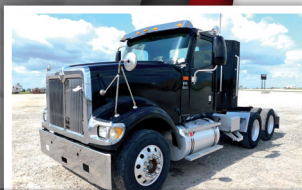

Built on Trust.

2015 Freightliner 132 Coronado, glider kit

2012 Freightliner 132 Coronado, glider kit

2010 Kenworth T-660, wet kit

(2) 2005 Kenworth T-800, wet kit

AUCTIONEER'S NOTE:
Inspect the equipment starting a week prior to the closing date and then bid from your phone, home or computer! For owner information, new consignments, or changes contact our national truck representative, Jerry Roth of Steffes Group at 319.385.2000 or by cell, 319.750.3269. Registration, terms, and details at SteffesGroup.com

Call/text Steffes Group's national truck representative

Jerry Roth, 319.750.3269

SLEEPERS

FREIGHTLINER

2015 Freightliner 132 Coronado
2012 Freightliner 132 Coronado
2007 Freightliner 122 Classic

PETERBILT

2013 Peterbilt 388
2000 Peterbilt 379
1999 Peterbilt 379

VOLVO

2007 Volvo VNL

DAY CABS

MACK

2009 Mack CX0613
2004 Mack Vision CX612
2004 Mack Vision CX612

INTERNATIONAL

2006 International 9900i
2002 International 9900i
1991 International 9300 Eagle

TRAILERS

2013 Wilson, hopper bottom
2004 Trail King Red River, belt
2000 Great Dane, dry van
1999 Trailmobile, reefer van
2017 Kaufman, wedge trailer

2005 International 9900i Eagle

2004 Mack Vision CX612

2002 International 9900i